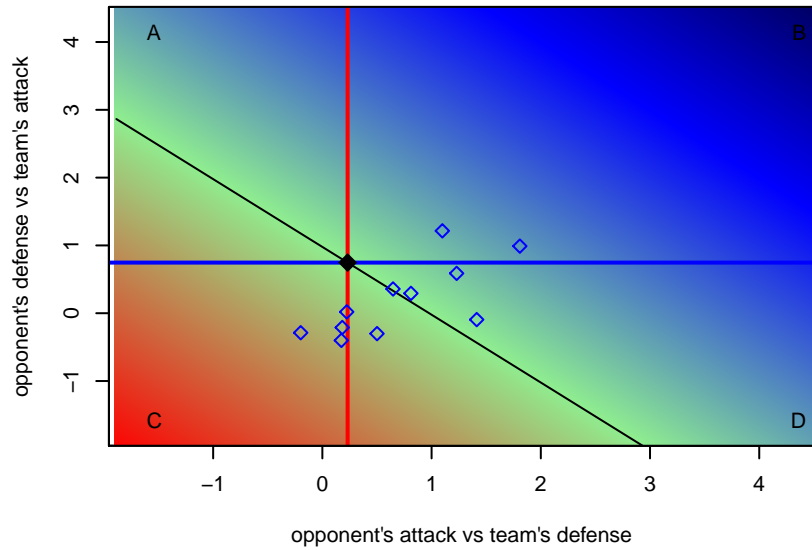

Twin Falls Rapids G00
 Dots are actual minus expected GF (blue circles) and GA (red triangles).
 Blue line is smoothed change in attack strength. Red is smoothed change in defense strength.

**attack and defense variance (black dot)
relative to other teams
and top 10 in region**

**attack and defense rating
relative to others at age
and all opponents in last 13 months**

**attack and defense rating
relative to others at age
and all opponents in last 13 months**

Performance relative to 13 month average

Performance relative to 13 month average

Distribution of opponents
 Red = Lose zone, Blue = Win zone, Green = Even
 Black line separates win/lose zones

lot. A=Neither has attack advantage, B=Opponent has both attack and defense advantage, C=Opponent has both attack and defense disadvantage, D=Both have