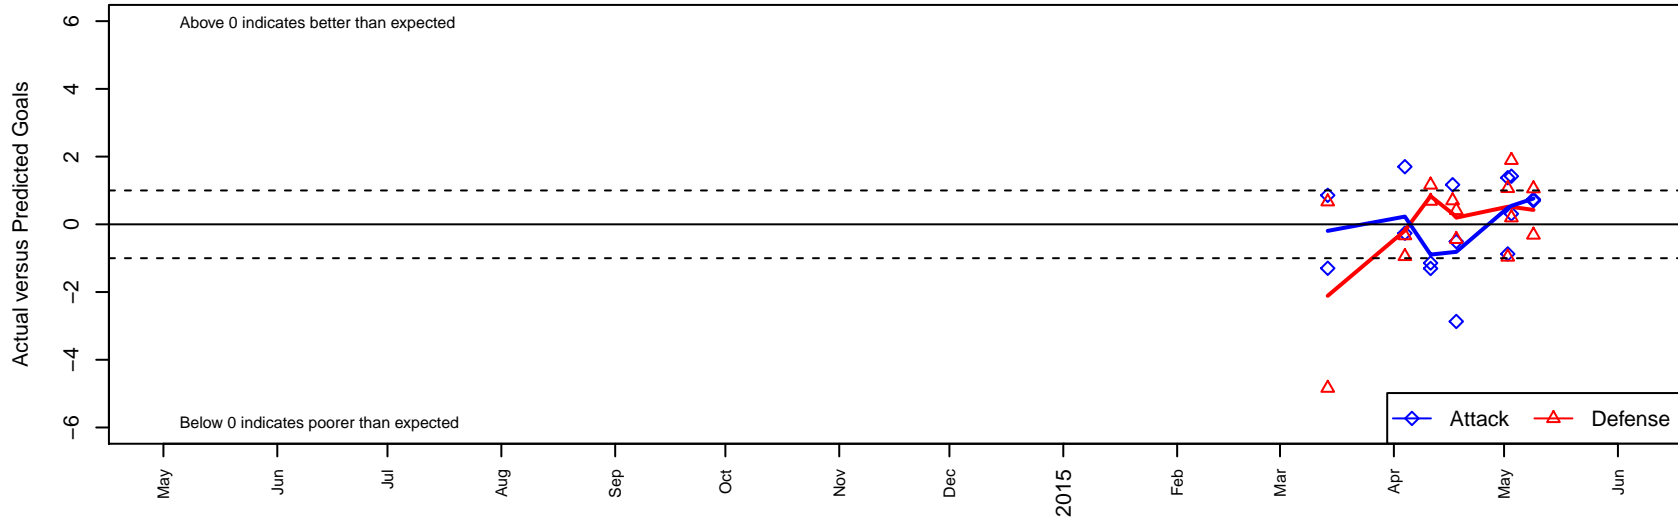

Twin Falls Rapids G00

, ID
 G00 total strength=941
 attack=2.11 defense=1.26
 spr league = Spr Idaho D3 U14 Bracket B EAS

alt names used:
 TWIN FALLS RAPIDS
 TWIN FALLS RAPIDS (ID)
 TF RAPIDS U14G (ID)

Venues played:
 2014 Spr Idaho D3 U14 Bracket B EAST U14
 2014 PVSC Spring Classic GU14
 2014 Canyon Rim Classic U14 G U14

Twin Falls Rapids G00
 Dots are actual minus expected GF (blue circles) and GA (red triangles).
 Blue line is smoothed change in attack strength. Red is smoothed change in defense strength.

**attack and defense variance (black dot)
relative to other teams
and top 10 in region**

**attack and defense rating
relative to others at age
and all opponents in last 13 months**

**attack and defense rating
relative to others at age
and all opponents in last 13 months**

Performance relative to 13 month average

Performance relative to 13 month average

Distribution of opponents
 Red = Lose zone, Blue = Win zone, Green = Even
 Black line separates win/lose zones

lot. A=Neither has attack advantage, B=Opponent has both attack and defense advantage, C=Opponent has both attack and defense disadvantage, D=Both have