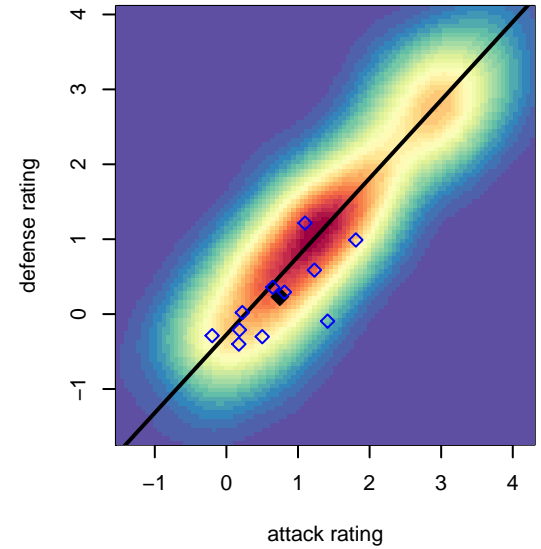

Twin Falls Rapids G00

, ID
 G00 total strength=941
 attack=2.11 defense=1.26
 spr league = Spr Idaho D3 U14 Bracket B EAS

alt names used:
 TWIN FALLS RAPIDS
 TWIN FALLS RAPIDS (ID)
 TF RAPIDS U14G (ID)

Venues played:
 2014 Spr Idaho D3 U14 Bracket B EAST U14
 2014 PVSC Spring Classic GU14
 2014 Canyon Rim Classic U14 G U14

Twin Falls Rapids G00
 Dots are actual minus expected GF (blue circles) and GA (red triangles).
 Blue line is smoothed change in attack strength. Red is smoothed change in defense strength.

**attack and defense variance (black dot)
relative to other teams
and top 10 in region**

**attack and defense rating
relative to others at age
and all opponents in last 13 months**

**attack and defense rating
relative to others at age
and all opponents in last 13 months**

Performance relative to 13 month average

Performance relative to 13 month average

Distribution of opponents
 Red = Lose zone, Blue = Win zone, Green = Even
 Black line separates win/lose zones

lot. A=Neither has attack advantage, B=Opponent has both attack and defense advantage, C=Opponent has both attack and defense disadvantage, D=Both have